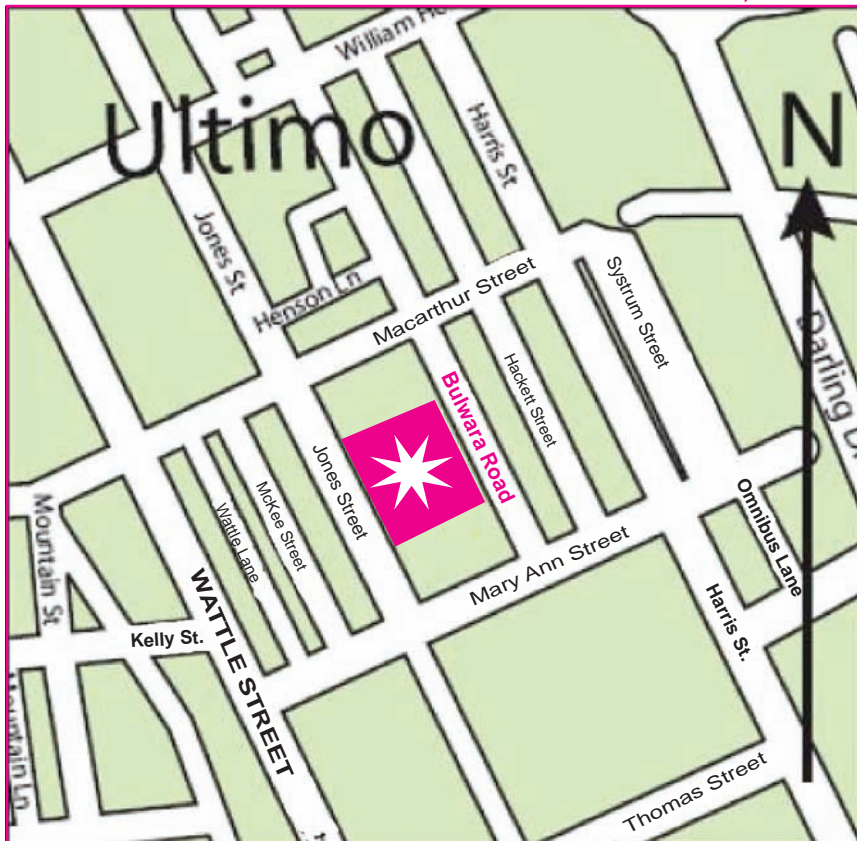

The Aspire Hotel Sydney is a neighbourhood hotel with Sydney at its doorstep.

## AREA MAP

### Transport:

**Airport:**  
Sydney (12 km) - shuttle available

**Sydney Rail:**  
Central Station (10 minute walk)

**Rail Light rail:**  
Haymarket (5 minute walk)

**Monorail:**  
Paddy's Market (5 minute walk)

## ASPIRE HOTEL AREA MAP - details