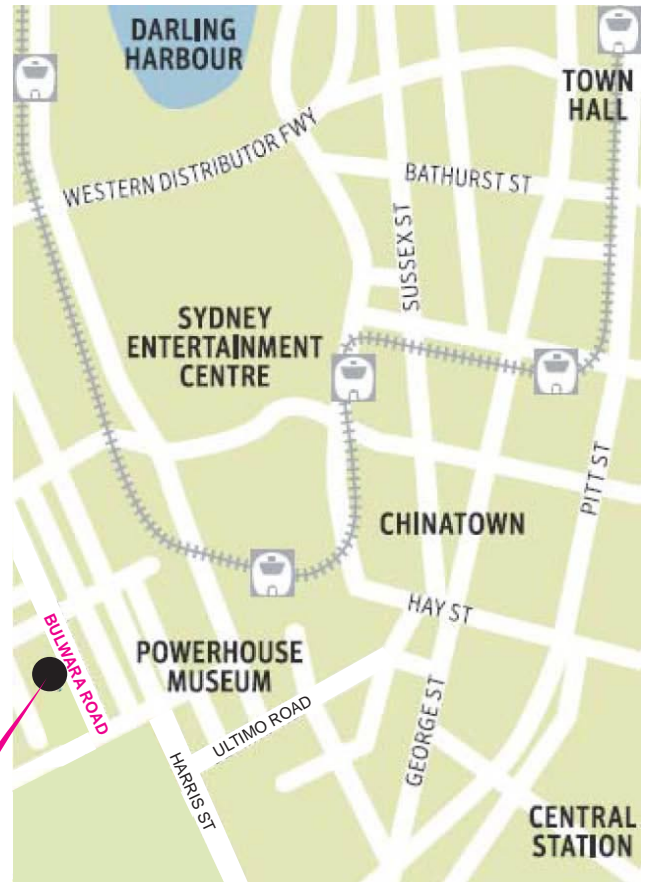

## **Aspire Hotel Sydney**

The Aspire Hotel Sydney is a gem of a boutique hotel tucked into a quiet, tree-lined street just minutes away from the Darling Harbour Precinct and Sydney CBD. Neighbourhood attractions include the Powerhouse and Sydney Maritime Museums, the Imax Theatre, Chinatown, Star City Casino and the restaurants of Cockle Bay Wharf and Darling Harbour. All are easily accessible by light rail or short walk.

The Aspire Hotel Sydney is a neighbourhood hotel with Sydney at its doorstep.

### Transport:

**Airport:**  
Sydney (12 km) - shuttle available

**Sydney Rail:**  
Central Station (10 minute walk)

**Rail Light rail:**  
Haymarket (5 minute walk)

**Monorail:**  
Paddy's Market (5 minute walk)

## ASPIRE HOTEL AREA MAP - details